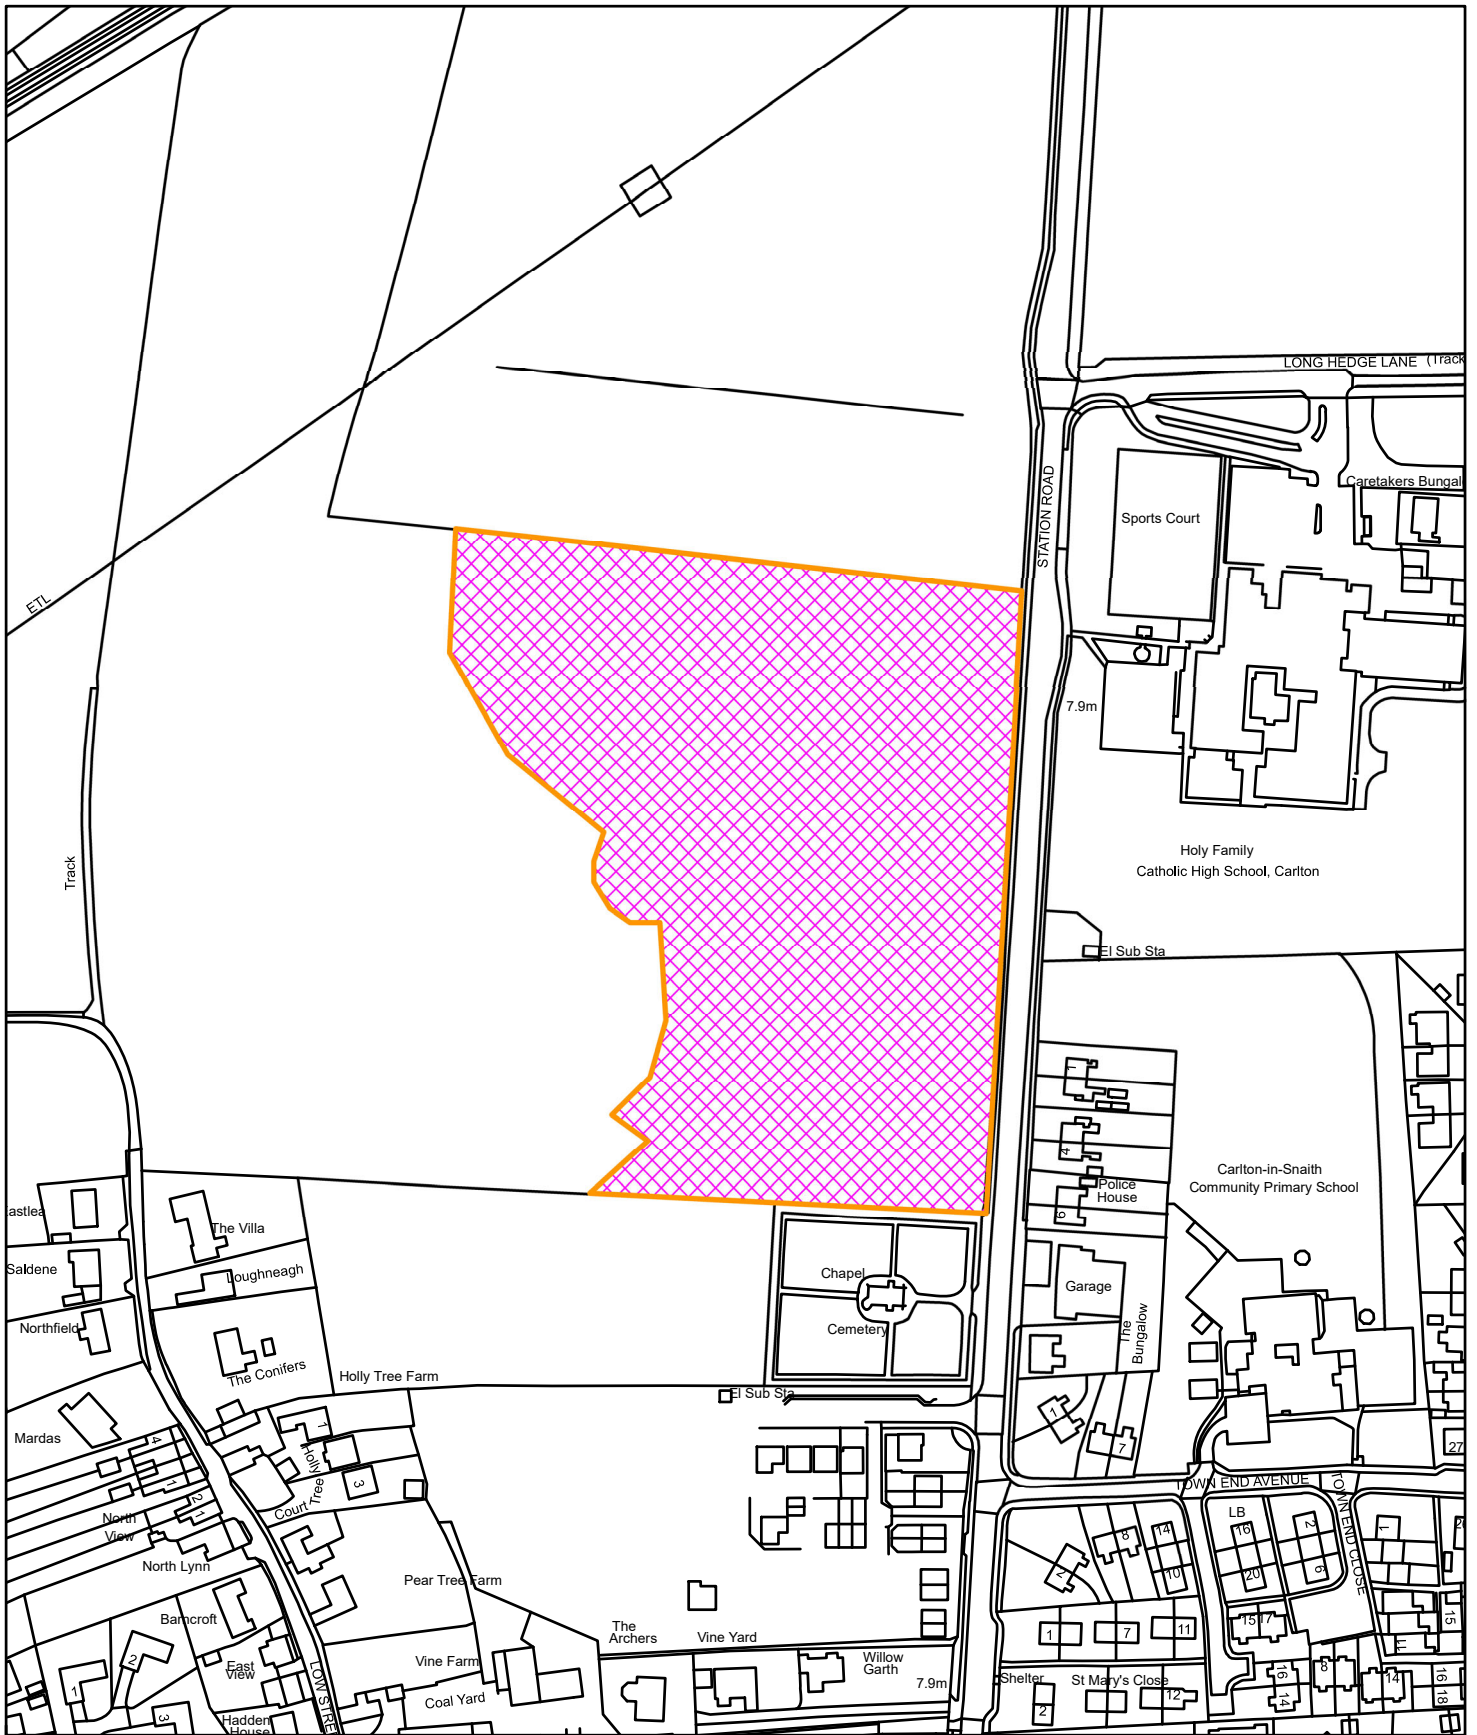

Station Road, Carlton  
2020/1094/DOV

Reproduced from the Ordnance Survey mapping with the permission of Her Majesty's Stationary Office. Unauthorised reproduction infringes Crown Copyright and may lead to prosecution or civil proceedings © Crown Copyright  
Selby District Council Licence No. 100018656  
This copy has been produced specifically for Planning and Building Control purposes only.  
No further copies may be made.

N  
1:2,500